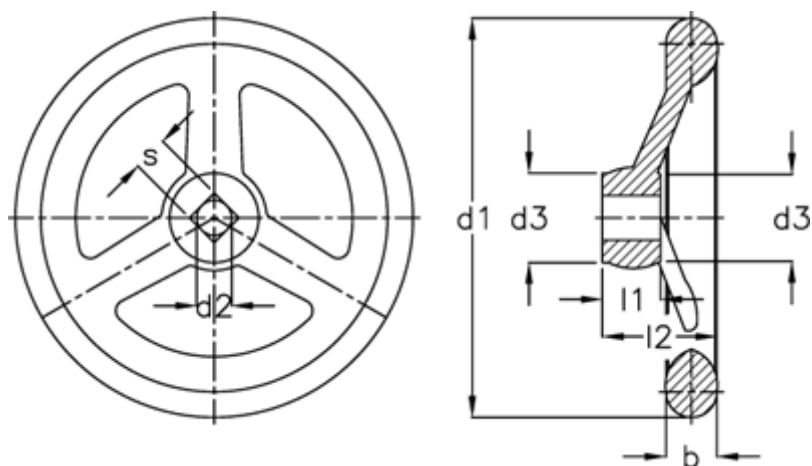

Article number: 20301332

Description: E+G Handwheel  
DIN 950-GG-200-B18-A

## Measures

b	= 22
d1	= 200
d2 H7	= 18
d3	= 38
l1	= 24
l2	= 45
Number of spokes	= 3